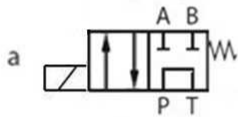

Solenoid valves

Solenoid valve NG6

Solenoid valve NG6 - Spool n° 2A

Page: 1/1

Electric Connectors with LED
4 Screw Set Included M5x45

Part n°	Size	Voltage (V)	Max. flow (l/min)	Max. Press. (bar)	f (Hz)
KVNG6-2A-12CC H	NG-6	12 VDC	60	315	
KVNG6-2A-24CC H	NG-6	24 VDC	60	315	
KVNG6-2A-110CA H	NG-6	220 VAC		315	50
KVNG6-2A-220CA H	NG-6	220 VAC		315	50