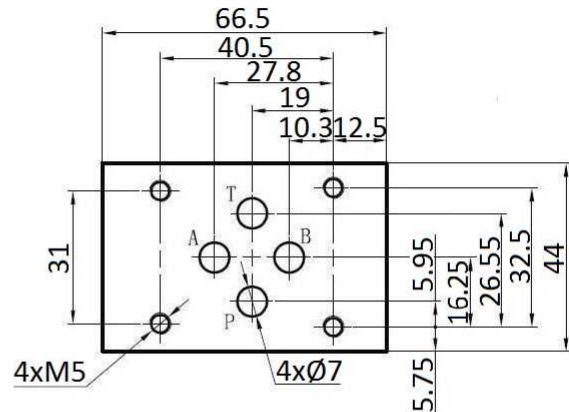

Solenoid valves

Solenoid valve NG6

Solenoid valve NG6 - Spool n° 2A

Page: 1/1

Electric Connectors with LED
4 Screw Set Included M5x45

Part n°	Size	Voltage (V)	Max. flow (l/min)	Max. Press. (bar)	f (Hz)
KVNG6-2A-12CC H	NG-6	12 VDC	60	315	
KVNG6-2A-24CC H	NG-6	24 VDC	60	315	
KVNG6-2A-110CA H	NG-6	220 VAC		315	50
KVNG6-2A-220CA H	NG-6	220 VAC		315	50